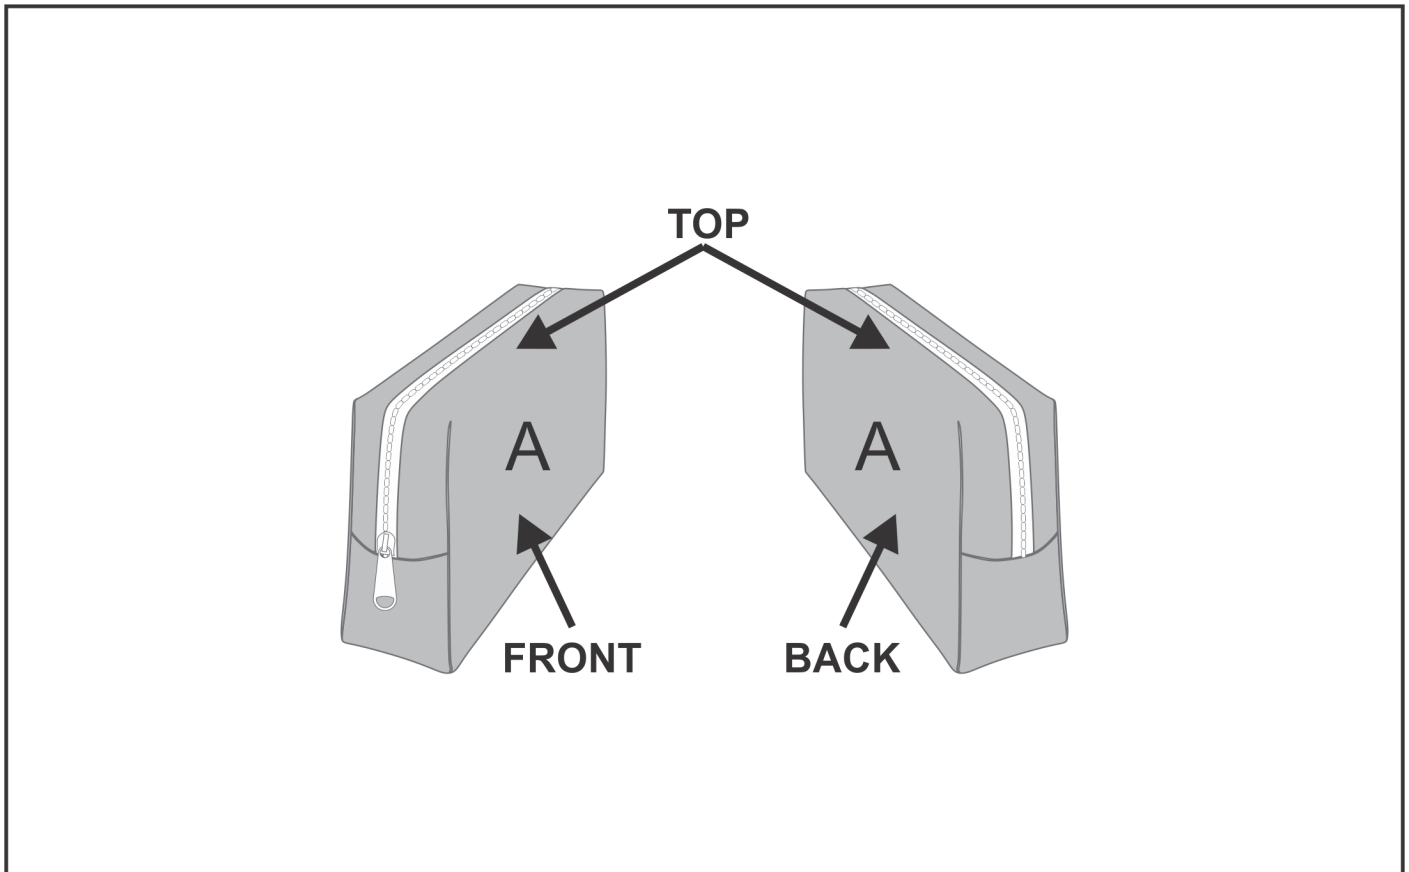

SG-HP-58-G

PPS Hoppla Mandy Makeup Bag

Need to know:

- Includes 1-Position Sublimation (setup fees apply)
- **Please Note: We cannot guarantee 100% logo Alignment on all Brandable Panels.**

Branding Options:

Position A

1. Custom Sublimation A (CPSUB-A)
Full Colour
Size: 261mm wide x 241mm high